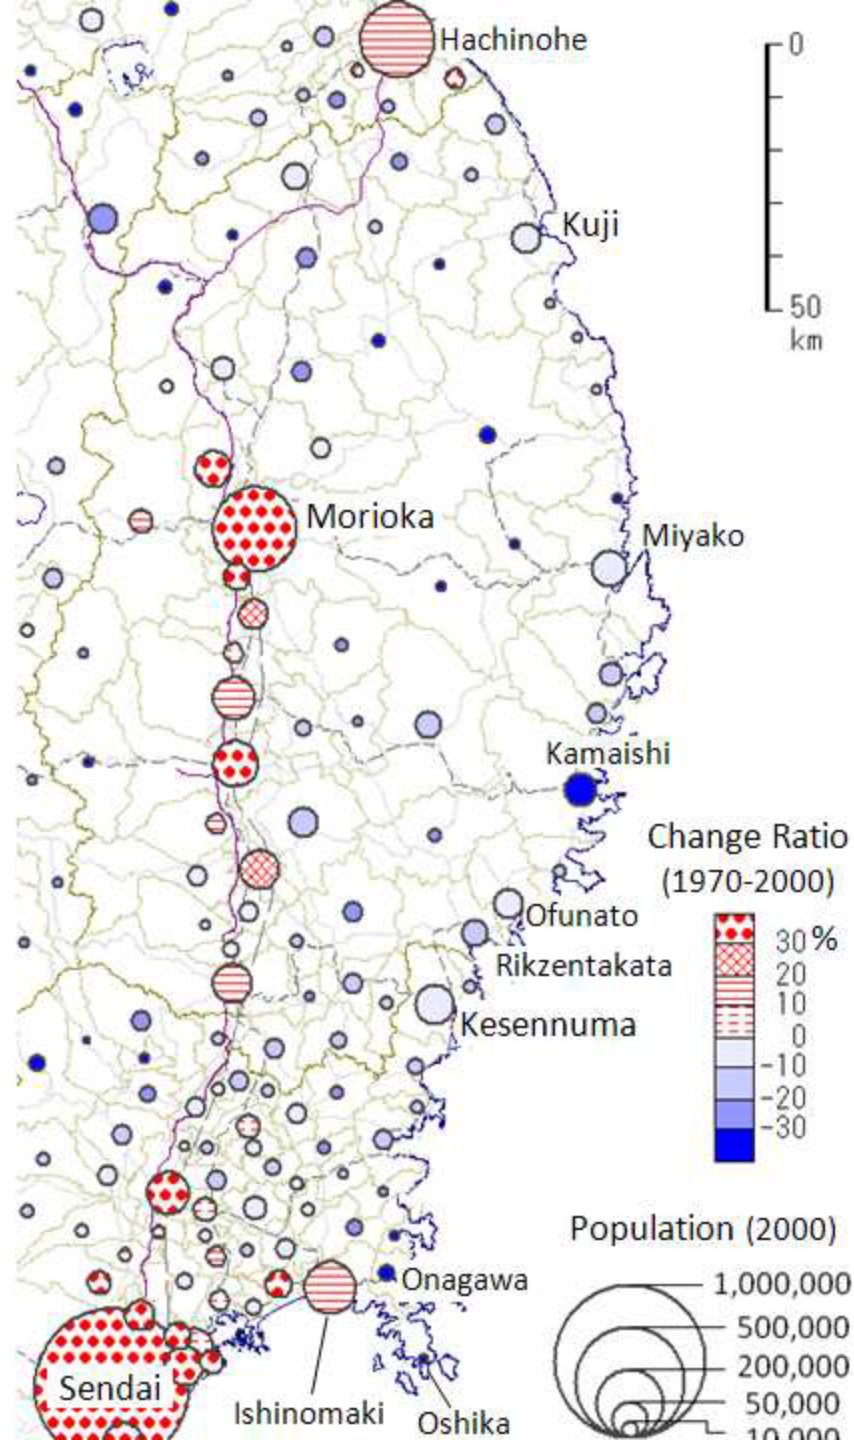

March 11, 2011 Earthquake and Tsunami

Sanriku Tsunami

Earth's Energy Unleashed As Tectonic Plates Shift

- Fifth largest recorded since 1900 and the biggest to hit Japan in 3 centuries
- Pacific plate moving at a speed of about 3 inches a year, slides under the Eurasian plate
- Motion of Pacific plate moving under the Eurasian plate caused massive uplift of the seafloor displacing water and causing 40-foot-tall tsunami.

On March 11 tsunami spilled over some sea walls and embankments washing cars, houses, farm, factories before reversing directions and carrying them out to sea.

Impacts of the Quake and Tsunami

- Quake and tsunami claimed some 20,000 lives, destroyed more than 200,000 homes
- Damaged nuclear reactors, factories, disrupted supply chains, caused crippling power shortage.
- Nearly 23,000 hectares of farmland were flooded with salt water; more than 21,000 fishing boats lost.
- Caused about \$210 billion in economic damage; world's costliest disaster.

Radiation and Japan's Food Chain

- Radioactive cesium from damaged nuclear power plants contaminated beef, kicking off food scare.
- Some contaminated food including milk and spinach from Fukushima prefecture was caught before they reached store shelves
- Radioactive contamination in rice was found in Ibaraki prefecture, 90 miles south of Fukushima
- Tokyo's water supply contaminated with radiation

Rice Contamination

- Fukushima prefecture, showered with radiation in March, 4th largest rice-producing region in Japan
- Contamination has triggered sales ban of harvested rice (above 500 bequerels per kilogram)
- Cultivation banned in fields with soils above 5,000 bequerels of cesium per kilogram of soil.