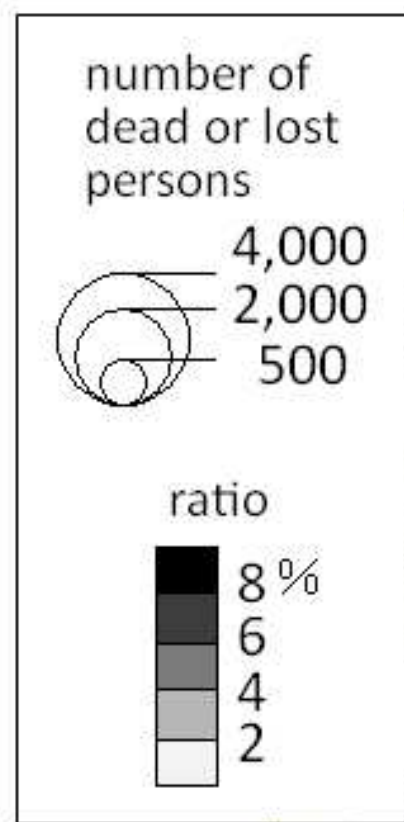

March 11, 2011 Earthquake and Tsunami

Sanriku Tsunami

Earth's Energy Unleashed As Tectonic Plates Shift

- Fifth largest recorded since 1900 and the biggest to hit Japan in 3 centuries
- Pacific plate moving at a speed of about 3 inches a year, slides under the Eurasian plate
- Motion of Pacific plate moving under the Eurasian plate caused massive uplift of the seafloor displacing water and causing 40-foot-tall tsunami.

On March 11 tsunami spilled over some sea walls and embankments washing cars, houses, farm, factories before reversing directions and carrying them out to sea.

Impacts of the Quake and Tsunami

- Quake and tsunami claimed some 20,000 lives, destroyed more than 200,000 homes
- Damaged nuclear reactors, factories, disrupted supply chains, caused crippling power shortage.
- Nearly 23,000 hectares of farmland were flooded with salt water; more than 21,000 fishing boats lost.
- Caused about \$210 billion in economic damage; world's costliest disaster.