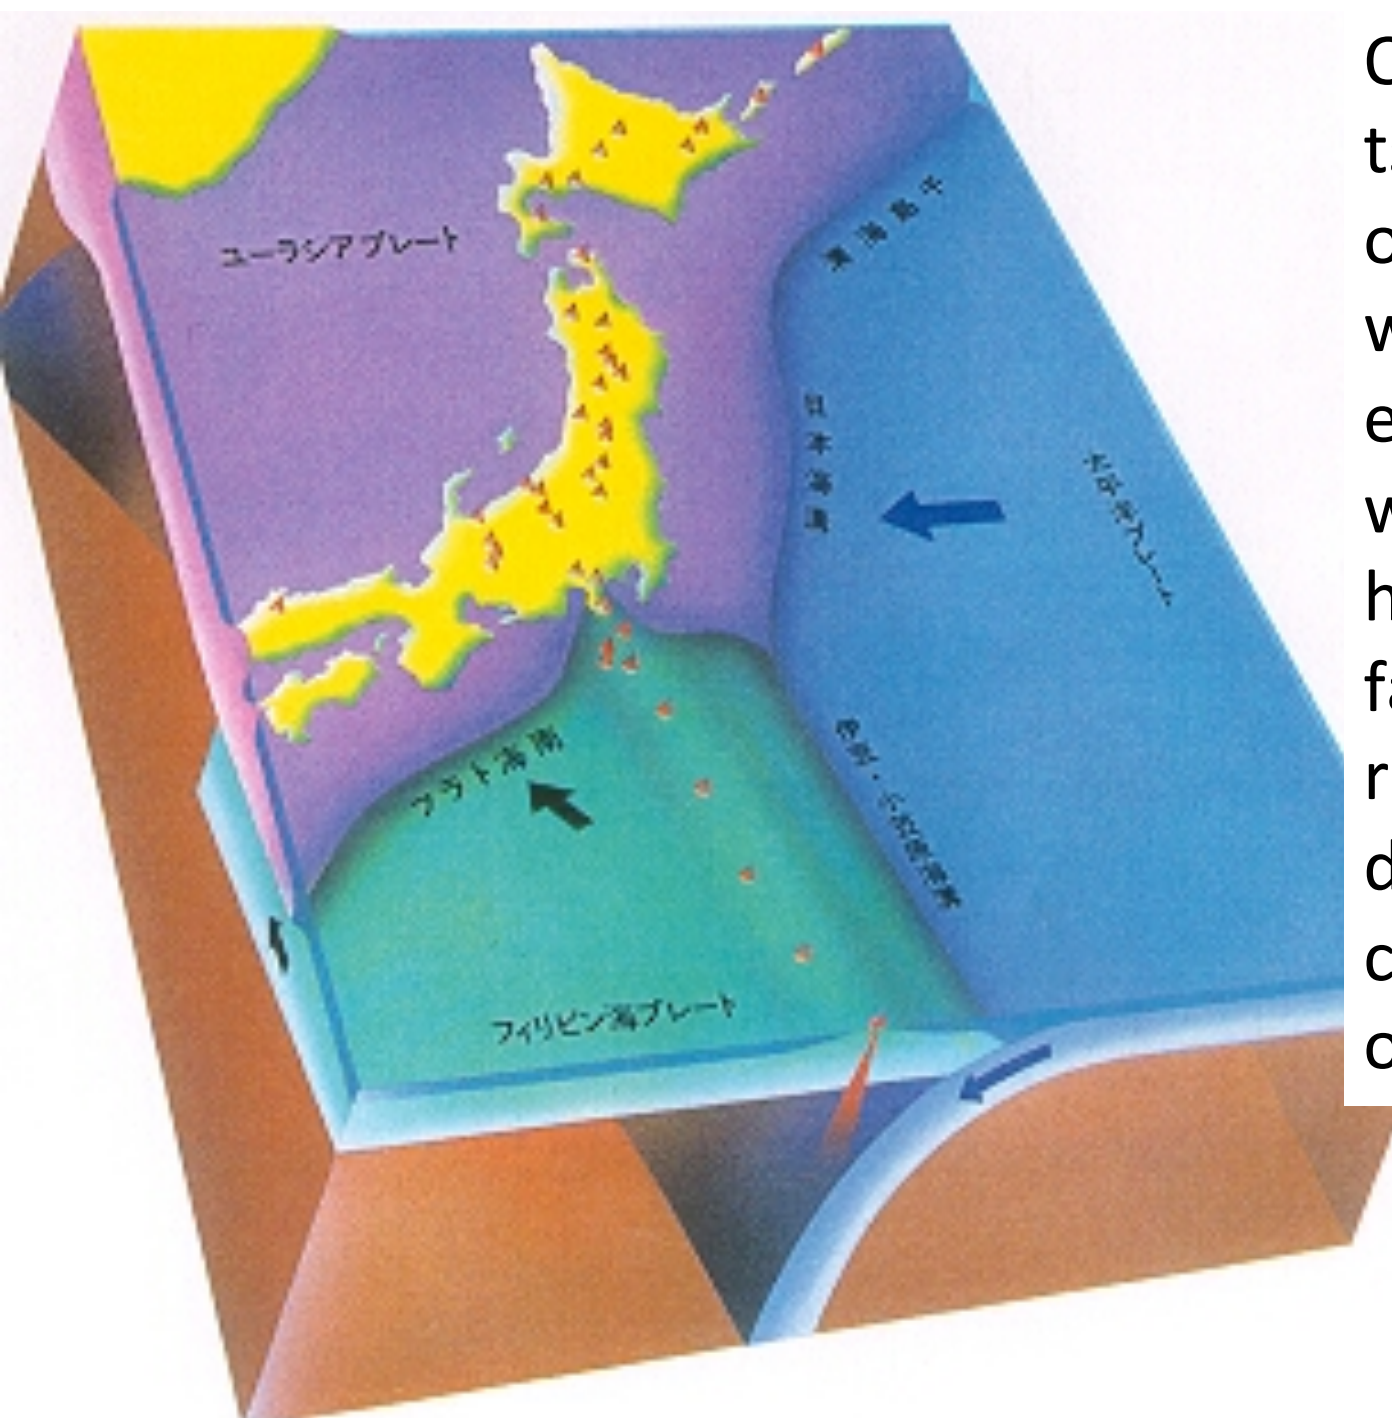

March 11, 2011 Earthquake and Tsunami

Sanriku Tsunami

Earth's Energy Unleashed As Tectonic Plates Shift

- Fifth largest recorded since 1900 and the biggest to hit Japan in 3 centuries
- Pacific plate moving at a speed of about 3 inches a year, slides under the Eurasian plate
- Motion of Pacific plate moving under the Eurasian plate caused massive uplift of the seafloor displacing water and causing 40-foot-tall tsunami.

On March 11 tsunami spilled over some sea walls and embankments washing cars, houses, farm, factories before reversing directions and carrying them out to sea.

Impacts of the Quake and Tsunami

- Quake and tsunami claimed some 20,000 lives, destroyed more than 200,000 homes
- Damaged nuclear reactors, factories, disrupted supply chains, caused crippling power shortage.
- Nearly 23,000 hectares of farmland were flooded with salt water; more than 21,000 fishing boats lost.
- Caused about \$210 billion in economic damage; world's costliest disaster.

Radiation and Japan's Food Chain

- Radioactive cesium from damaged nuclear power plants contaminated beef, kicking off food scare.
- Some contaminated food including milk and spinach from Fukushima prefecture was caught before they reached store shelves
- Radioactive contamination in rice was found in Ibaraki prefecture, 90 miles south of Fukushima
- Tokyo's water supply contaminated with radiation

Rice Contamination

- Fukushima prefecture, showered with radiation in March, 4th largest rice-producing region in Japan
- Contamination has triggered sales ban of harvested rice (above 500 bequerels per kilogram)
- Cultivation banned in fields with soils above 5,000 bequerels of cesium per kilogram of soil.