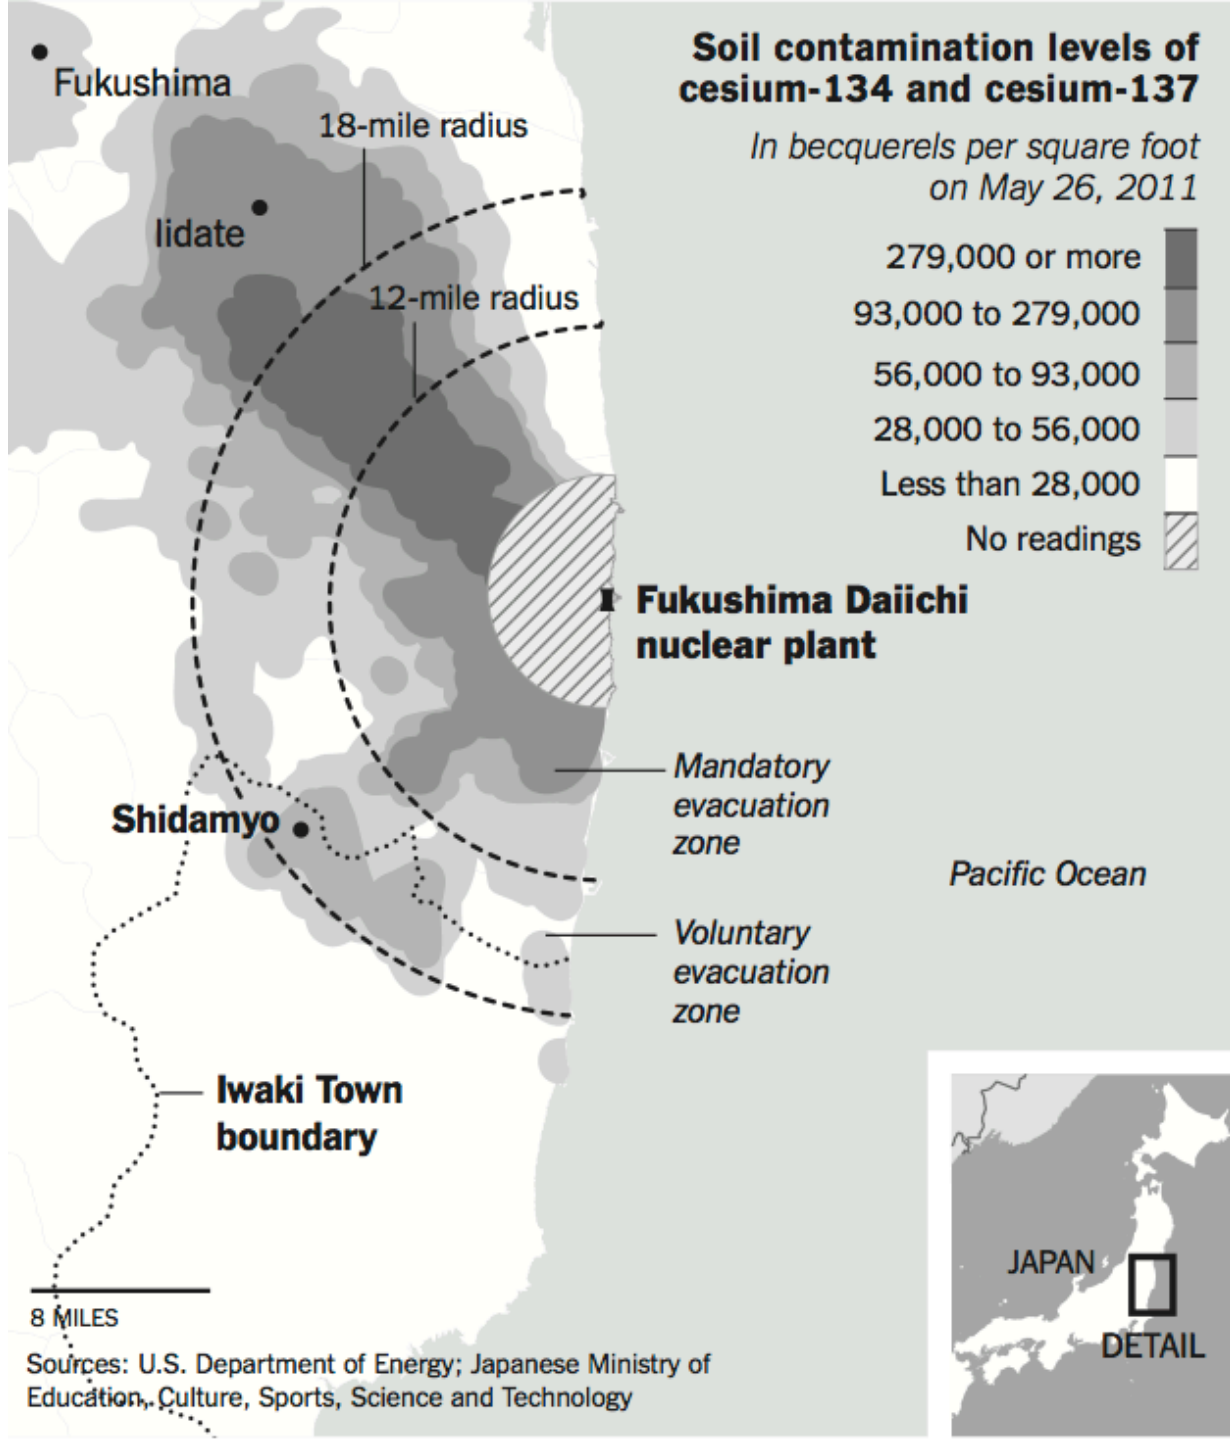

Soil contamination levels of cesium-134 and cesium-137

In becquerels per square foot on May 26, 2011

Sources: U.S. Department of Energy; Japanese Ministry of Education, Culture, Sports, Science and Technology