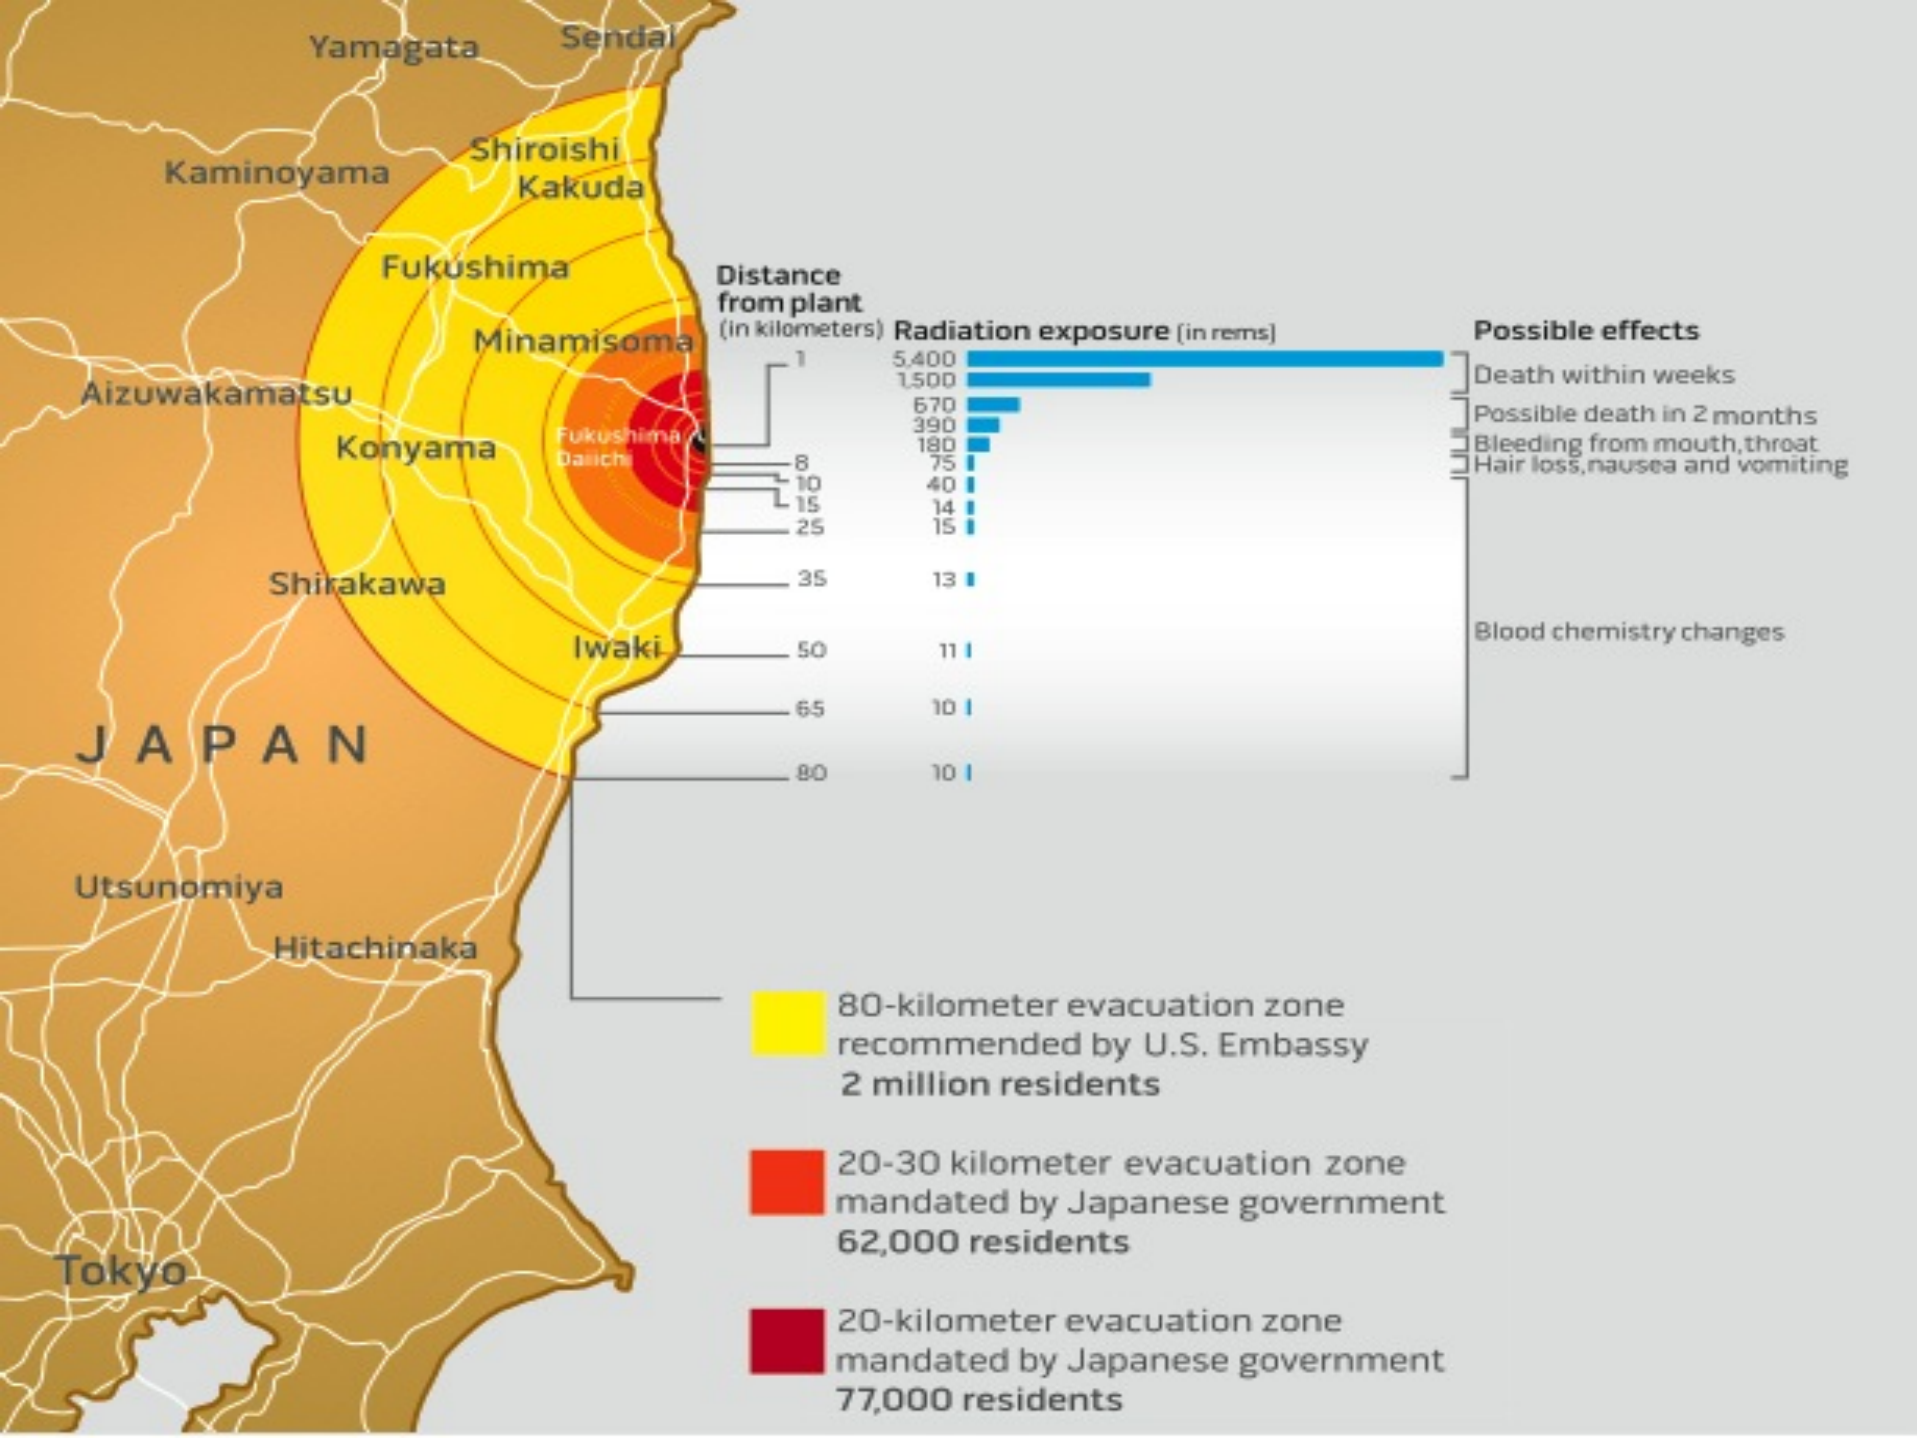

March 11, 2011 Earthquake and Tsunami

Sanriku Tsunami

Earth's Energy Unleashed As Tectonic Plates Shift

- Fifth largest recorded since 1900 and the biggest to hit Japan in 3 centuries
- Pacific plate moving at a speed of about 3 inches a year, slides under the Eurasian plate
- Motion of Pacific plate moving under the Eurasian plate caused massive uplift of the seafloor displacing water and causing 40-foot-tall tsunami.

On March 11 tsunami spilled over some sea walls and embankments washing cars, houses, farm, factories before reversing directions and carrying them out to sea.

Impacts of the Quake and Tsunami

- Quake and tsunami claimed some 20,000 lives, destroyed more than 200,000 homes
- Damaged nuclear reactors, factories, disrupted supply chains, caused crippling power shortage.
- Nearly 23,000 hectares of farmland were flooded with salt water; more than 21,000 fishing boats lost.
- Caused about \$210 billion in economic damage; world's costliest disaster.

Radiation and Japan's Food Chain

- Radioactive cesium from damaged nuclear power plants contaminated beef, kicking off food scare.
- Some contaminated food including milk and spinach from Fukushima prefecture was caught before they reached store shelves
- Radioactive contamination in rice was found in Ibaraki prefecture, 90 miles south of Fukushima
- Tokyo's water supply contaminated with radiation

Rice Contamination

- Fukushima prefecture, showered with radiation in March, 4th largest rice-producing region in Japan
- Contamination has triggered sales ban of harvested rice (above 500 bequerels per kilogram)
- Cultivation banned in fields with soils above 5,000 bequerels of cesium per kilogram of soil.