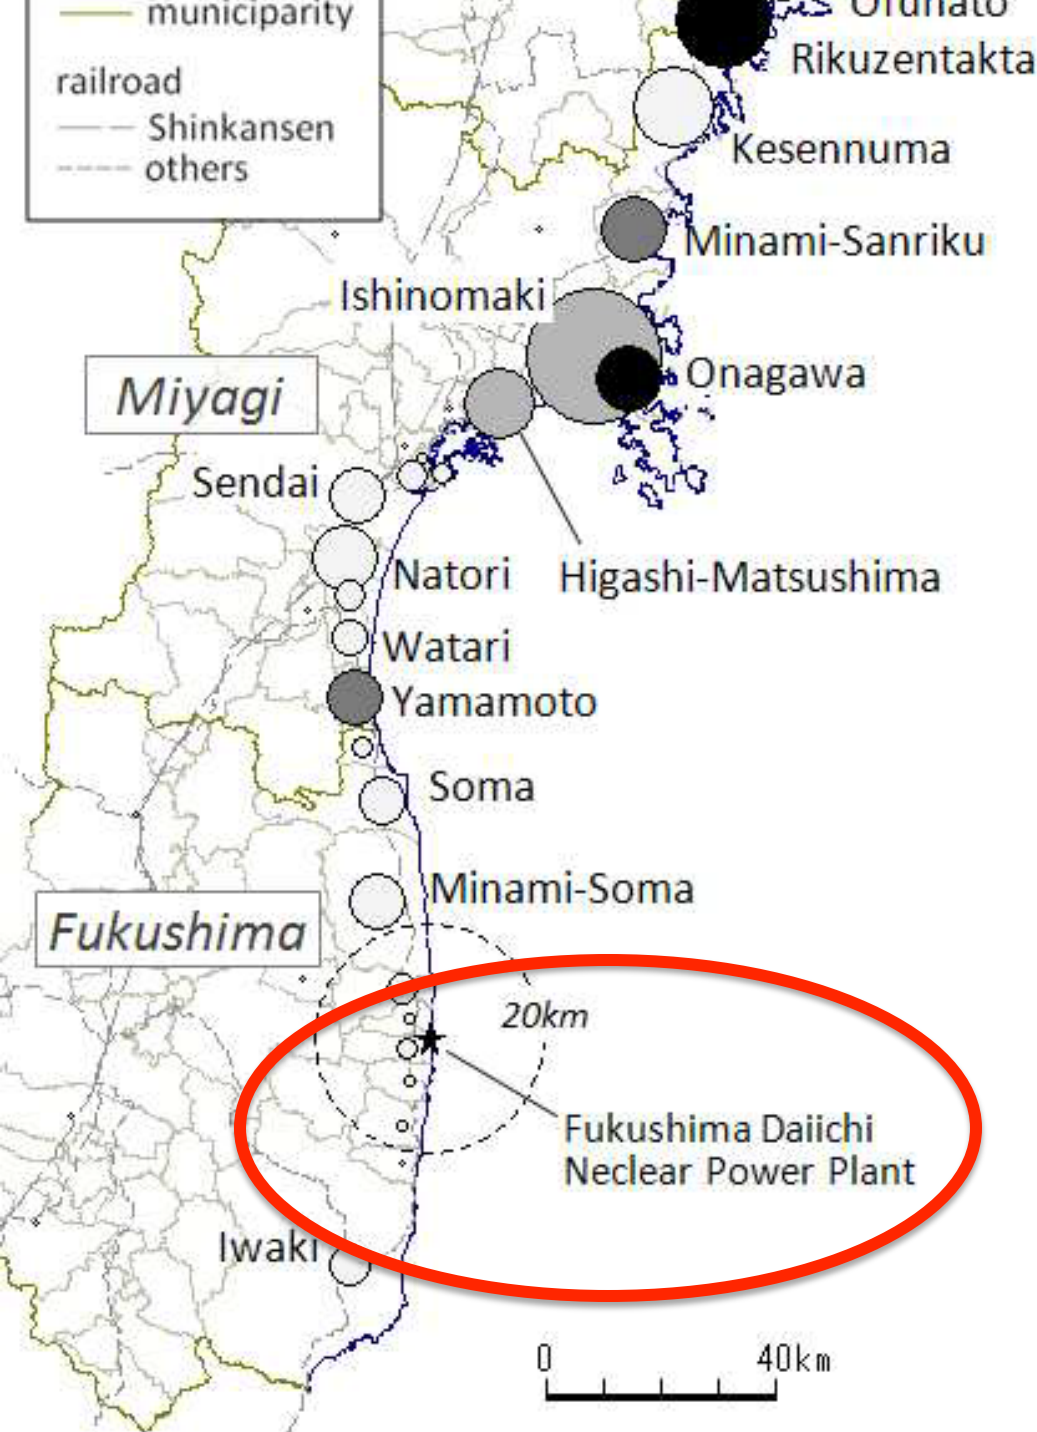

March 11, 2011 Earthquake and Tsunami

Sanriku Tsunami

Earth's Energy Unleashed As Tectonic Plates Shift

- Fifth largest recorded since 1900 and the biggest to hit Japan in 3 centuries
- Pacific plate moving at a speed of about 3 inches a year, slides under the Eurasian plate
- Motion of Pacific plate moving under the Eurasian plate caused massive uplift of the seafloor displacing water and causing 40-foot-tall tsunami.

On March 11 tsunami spilled over some sea walls and embankments washing cars, houses, farm, factories before reversing directions and carrying them out to sea.

Impacts of the Quake and Tsunami

- Quake and tsunami claimed some 20,000 lives, destroyed more than 200,000 homes
- Damaged nuclear reactors, factories, disrupted supply chains, caused crippling power shortage.
- Nearly 23,000 hectares of farmland were flooded with salt water; more than 21,000 fishing boats lost.
- Caused about \$210 billion in economic damage; world's costliest disaster.

Radiation and Japan's Food Chain

- Radioactive cesium from damaged nuclear power plants contaminated beef, kicking off food scare.
- Some contaminated food including milk and spinach from Fukushima prefecture was caught before they reached store shelves
- Radioactive contamination in rice was found in Ibaraki prefecture, 90 miles south of Fukushima
- Tokyo's water supply contaminated with radiation

Rice Contamination

- Fukushima prefecture, showered with radiation in March, 4th largest rice-producing region in Japan
- Contamination has triggered sales ban of harvested rice (above 500 bequerels per kilogram)
- Cultivation banned in fields with soils above 5,000 bequerels of cesium per kilogram of soil.