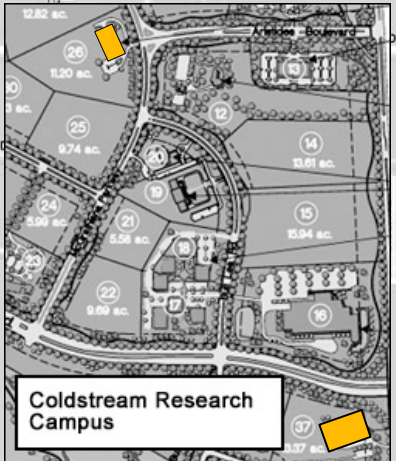

Capital Projects Overview July 2001 to Present

- Completed
- Underway or Proposed
- Federal

Capital Projects Overview

July 2001 to Present

Student Services

	New North Dorm Residence Hall
	Smith, Baldwin, Ingles Residence Halls
	James W. Stuckert Career Center
	Bernard M. Johnson Student Recreation Center
	Student Health Facility

	Livestock Disease Diagnostic Center
---	-------------------------------------

Health Affairs

	Marylou Whitney and John Hendrickson Cancer Facility for Women
	Charles T. Wethington, Jr. Building (Allied Health/Aging)
	Mersak/Leavell Building
	Linda and Jack Gill Heart Institute Building
	UK HealthCare Patient Care Facility
	Dental Science Building, College of Medicine