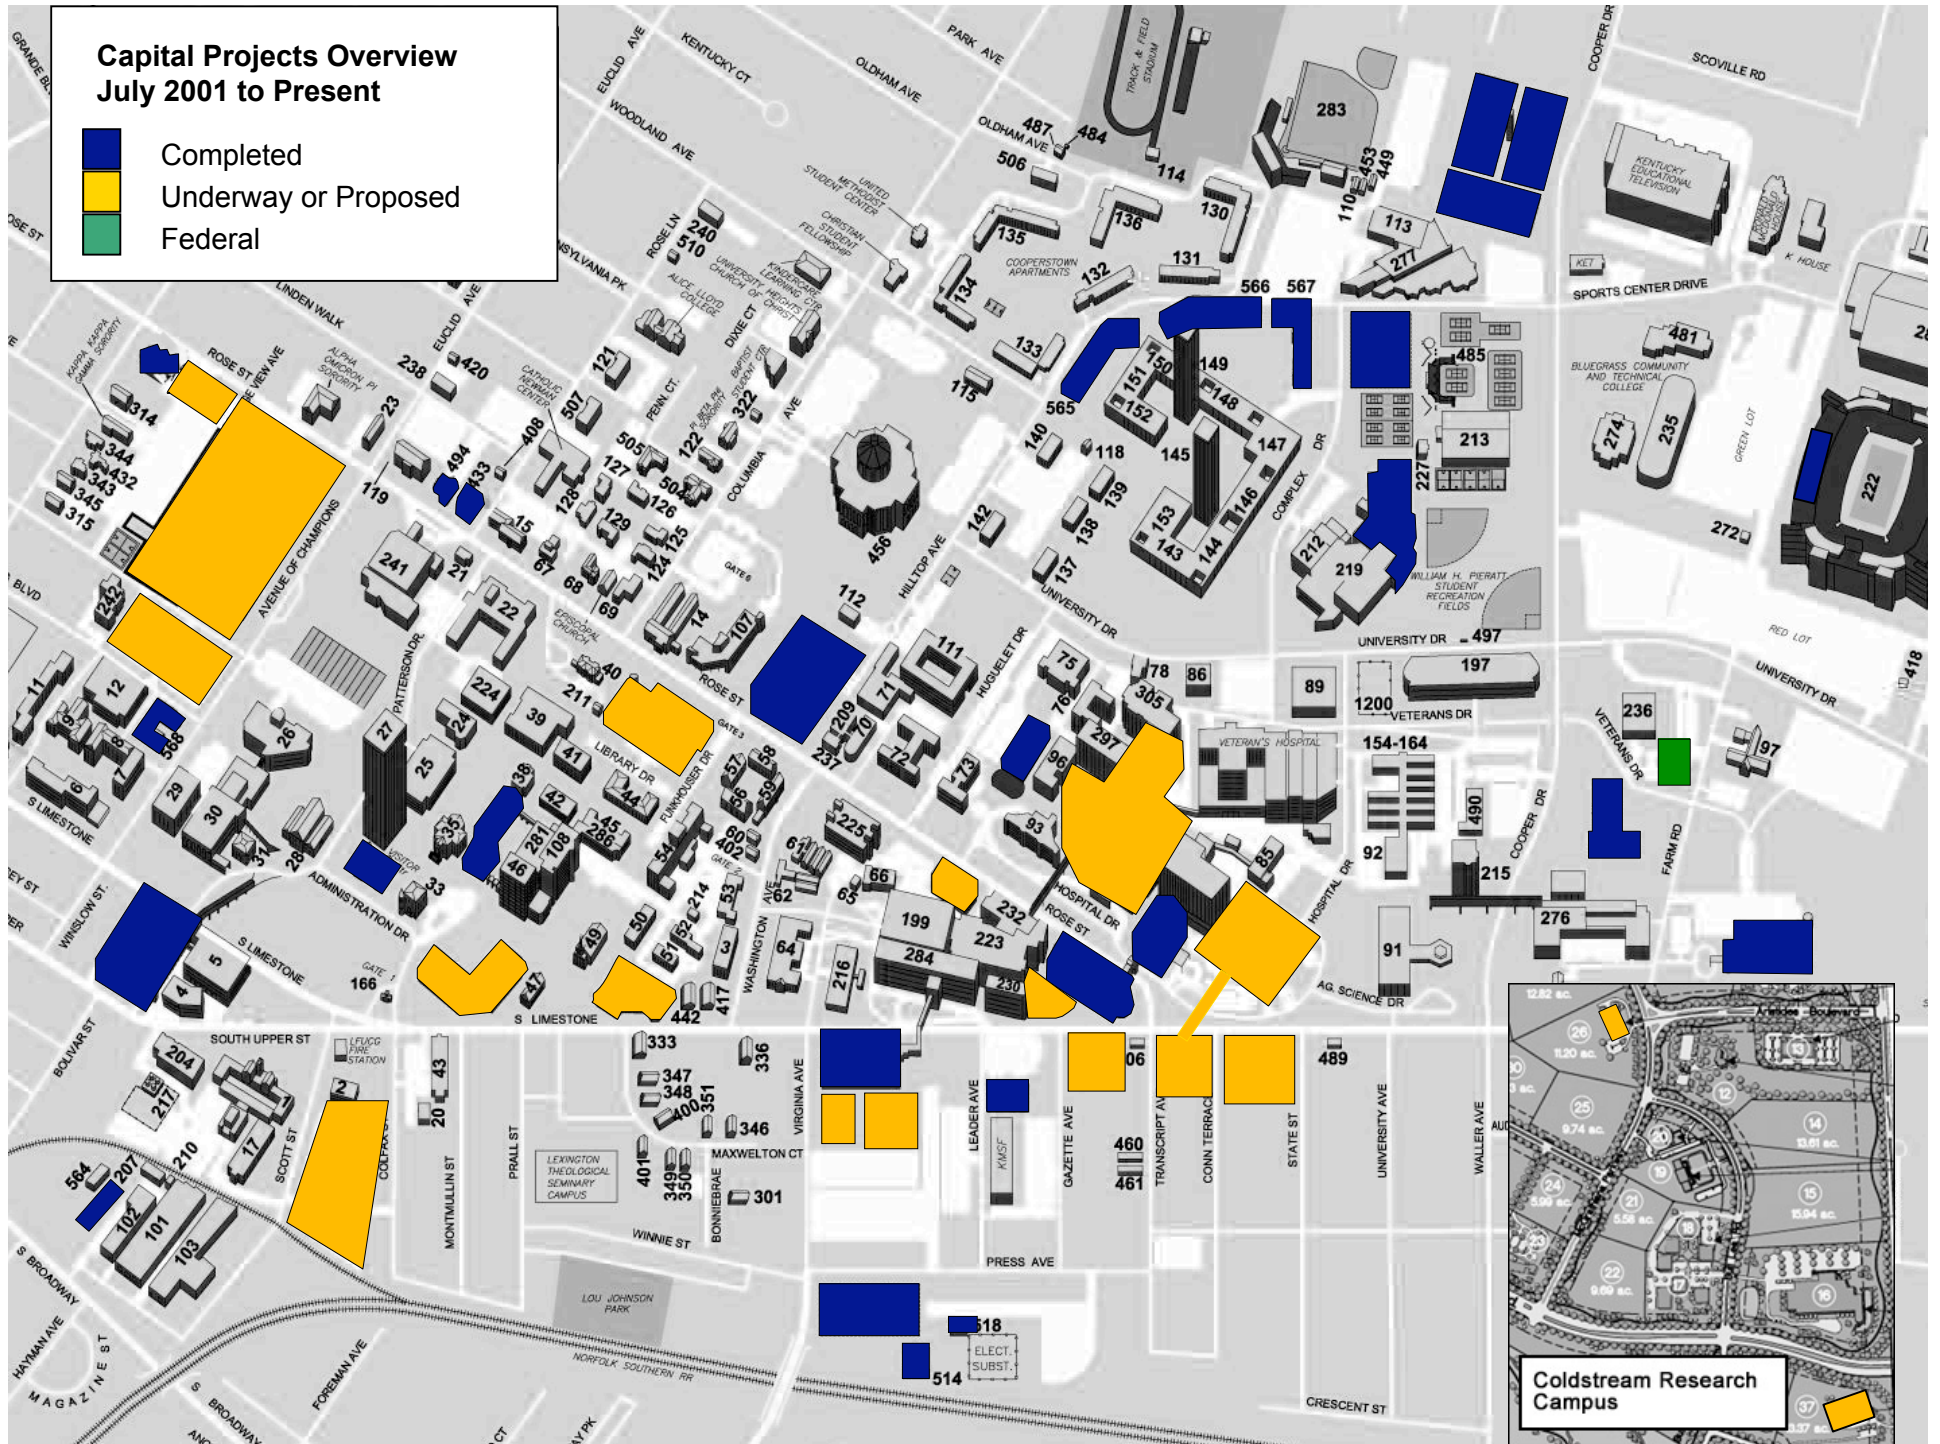

Capital Projects Overview July 2001 to Present

- Completed
- Underway or Proposed
- Federal

Capital Projects Overview

July 2001 to Present

Student Services

	New North Dorm Residence Hall
	Smith, Baldwin, Ingles Residence Halls
	James W. Stuckert Career Center
	Bernard M. Johnson Student Recreation Center
	Student Health Facility

	Livestock Disease Diagnostic Center
---	-------------------------------------

Health Affairs

	Marylou Whitney and John Hendrickson Cancer Facility for Women
	Charles T. Wethington, Jr. Building (Allied Health/Aging)
	Mersak/Leavell Building
	Linda and Jack Gill Heart Institute Building
	UK HealthCare Patient Care Facility
	Dental Science Building, College of Medicine