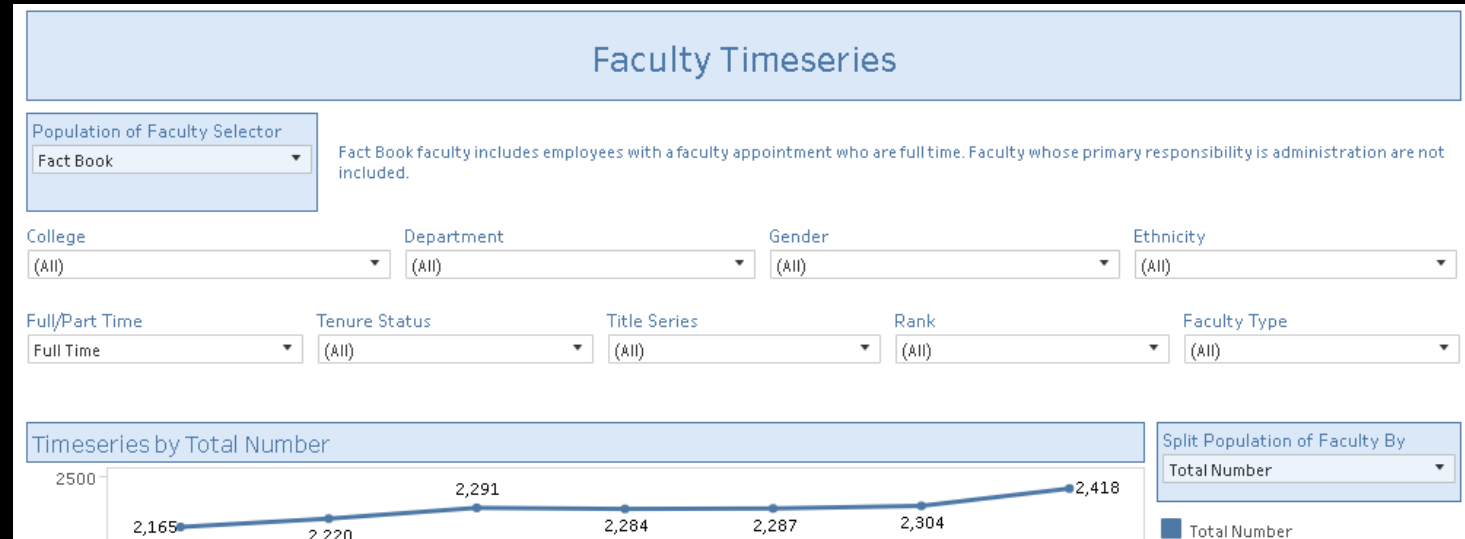

New Faculty/Employee Dashboards – TB Server

- Names: Faculty Headcount, Employee Headcount
- In Student Reports Beta folder, for now
- TB Server – Faculty: <https://analytics.uky.edu/#/workbooks/4685/views>
- TB Server – Employee: <https://analytics.uky.edu/#/workbooks/4686/views>