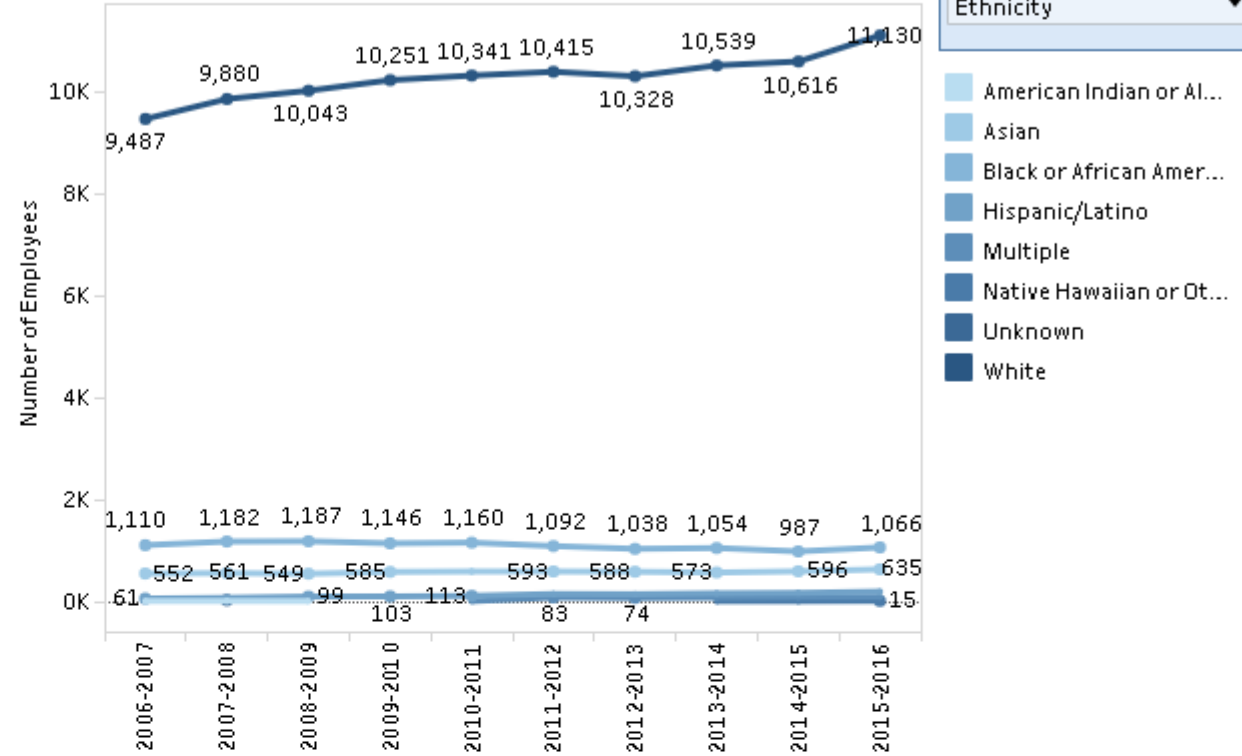

Employee Assignments and Demographics

Employee Timeseries Employee Demographics Employee Assignments

Employee Timeseries

Ethnicity (All) Gender (All) Employee Type (All) Administrative Unit (All)

Timeseries by Total Number Split Employees By Total Number

What's New?

- Timeseries page (similar to enrollment)
- Allows users to view trends in faculty/employees over time
- Use “Split population of faculty/employees by”

Timeseries by Ethnicity

Timeseries Numbers by Ethnicity

	2006-2007	2007-2008	2008-2009	2009-2010	2010-2011	2011-2012	2012-2013	2013-2014	2014-2015	2015-2016
American Indian or Alaskan Native	11	11	10							
Asian	552	561	549	585	593	593	588	573	596	635
Black or African American	1,110	1,182	1,187	1,146	1,160	1,092	1,038	1,054	987	1,066
Hispanic/Latino	61	75	99	103	113	151	147	163	171	197