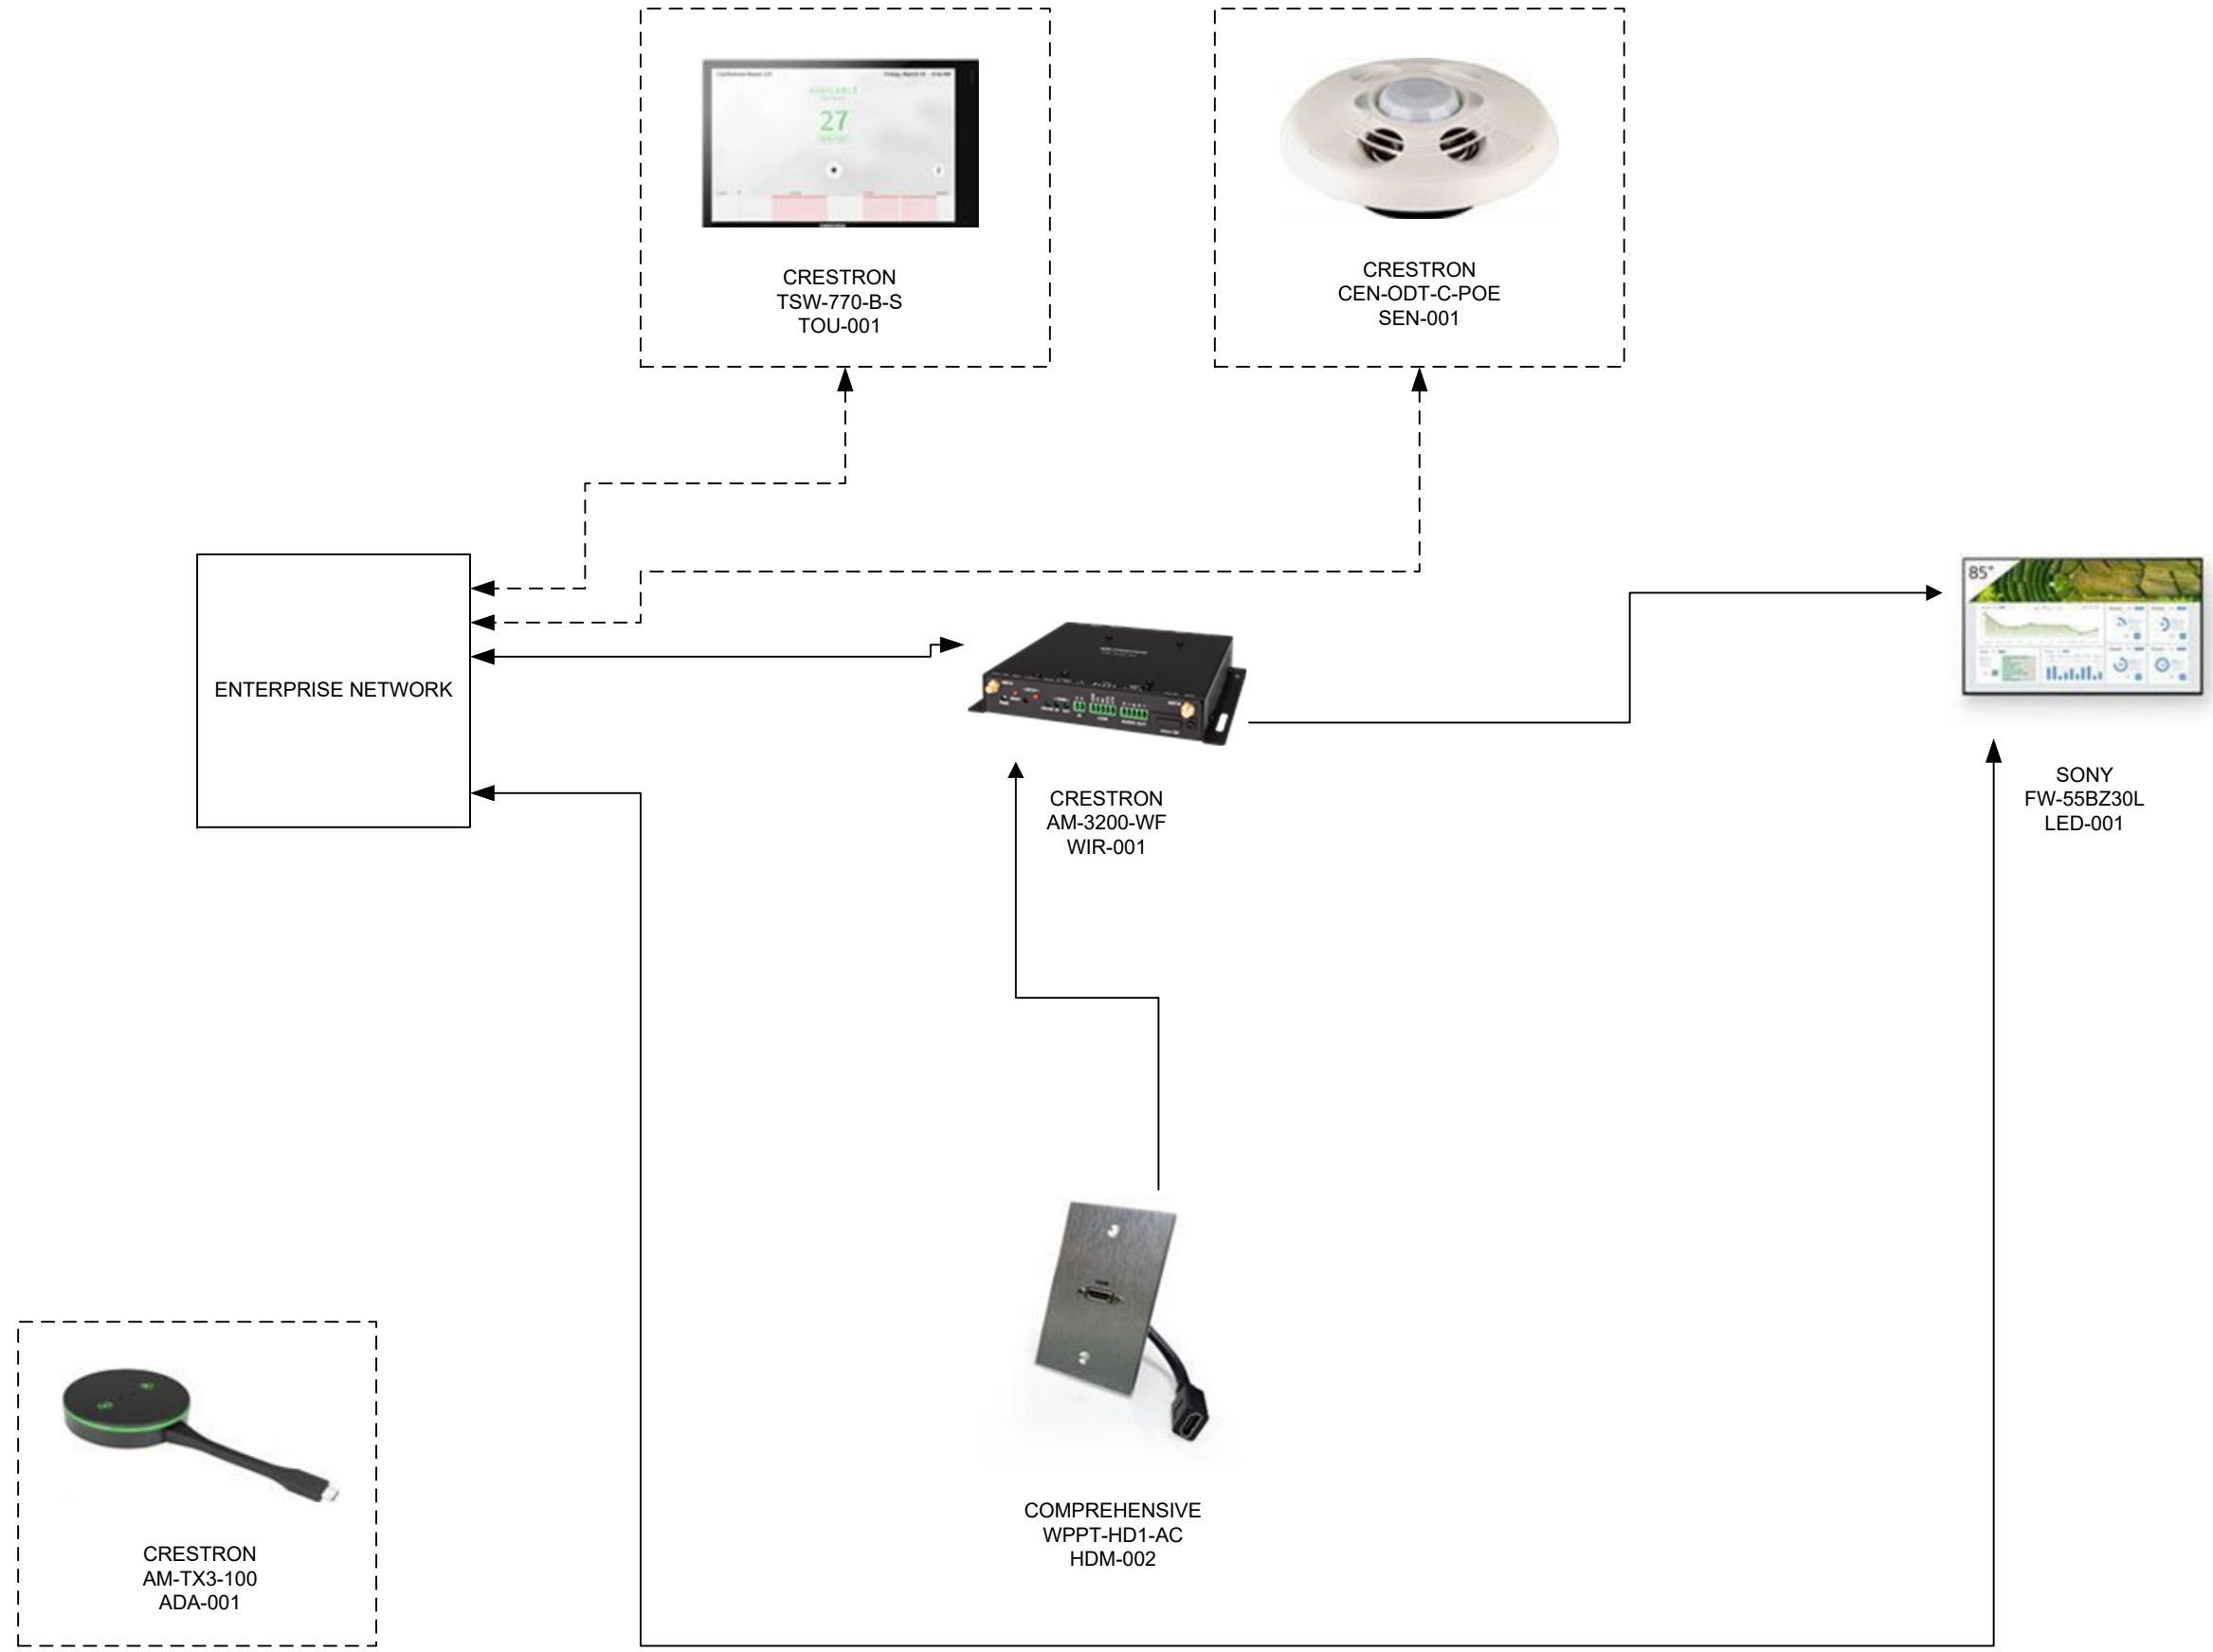

University of Kentucky Design Standard

274100D06

Standard Collaboration Space – Level 1

University of Kentucky
ITS AV Services

Lexington, KY 40506
859-323-6455

274100D06 Design Standard -
Collaboration Space - Level 1 Schematic
Dated: 10/2024
Applies to: All Projects
University of Kentucky

Created 9/19/2024
Modified 9/26/2024

Standard Collaboration Space
- Level 1

Cover Sheet

University of Kentucky
ITS AV Services

Lexington, KY 40506
859-323-6455

274100D06 Design Standard -
Collaboration Space - Level 1 Schematic
Dated: 10/2024
Applies to: All Projects
University of Kentucky

Scale: 3/8" = 1'-0"

Created 9/19/2024
Modified 9/26/2024

Standard Collaboration Space
- Level 1

Line Diagram

University of Kentucky
ITS AV Services

Lexington, KY 40506
859-323-6455

274100D06 Design Standard -
Collaboration Space - Level 1 Schematic
Dated: 10/2024
Applies to: All Projects
University of Kentucky

Scale: 43/64" = 1'-0"

Created 9/19/2024
Modified 9/26/2024

Standard Collaboration Space
- Level 1

Schematic View